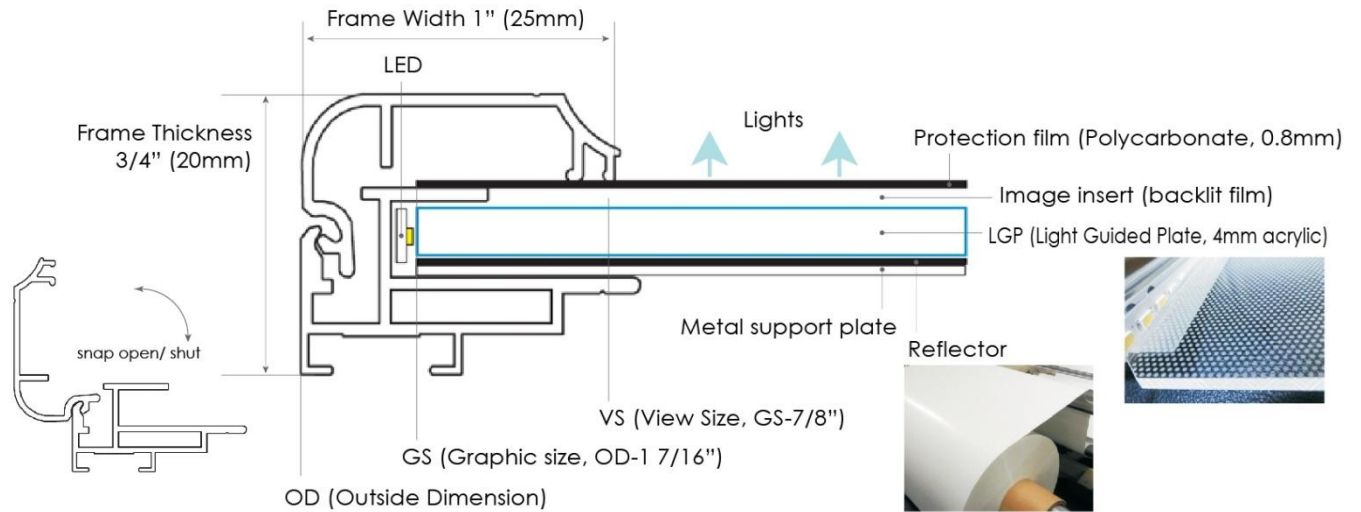

Profile View