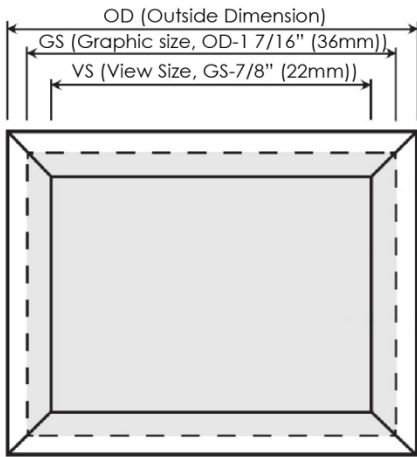

Front View

Graphic size = Print size
Print = Backlit film